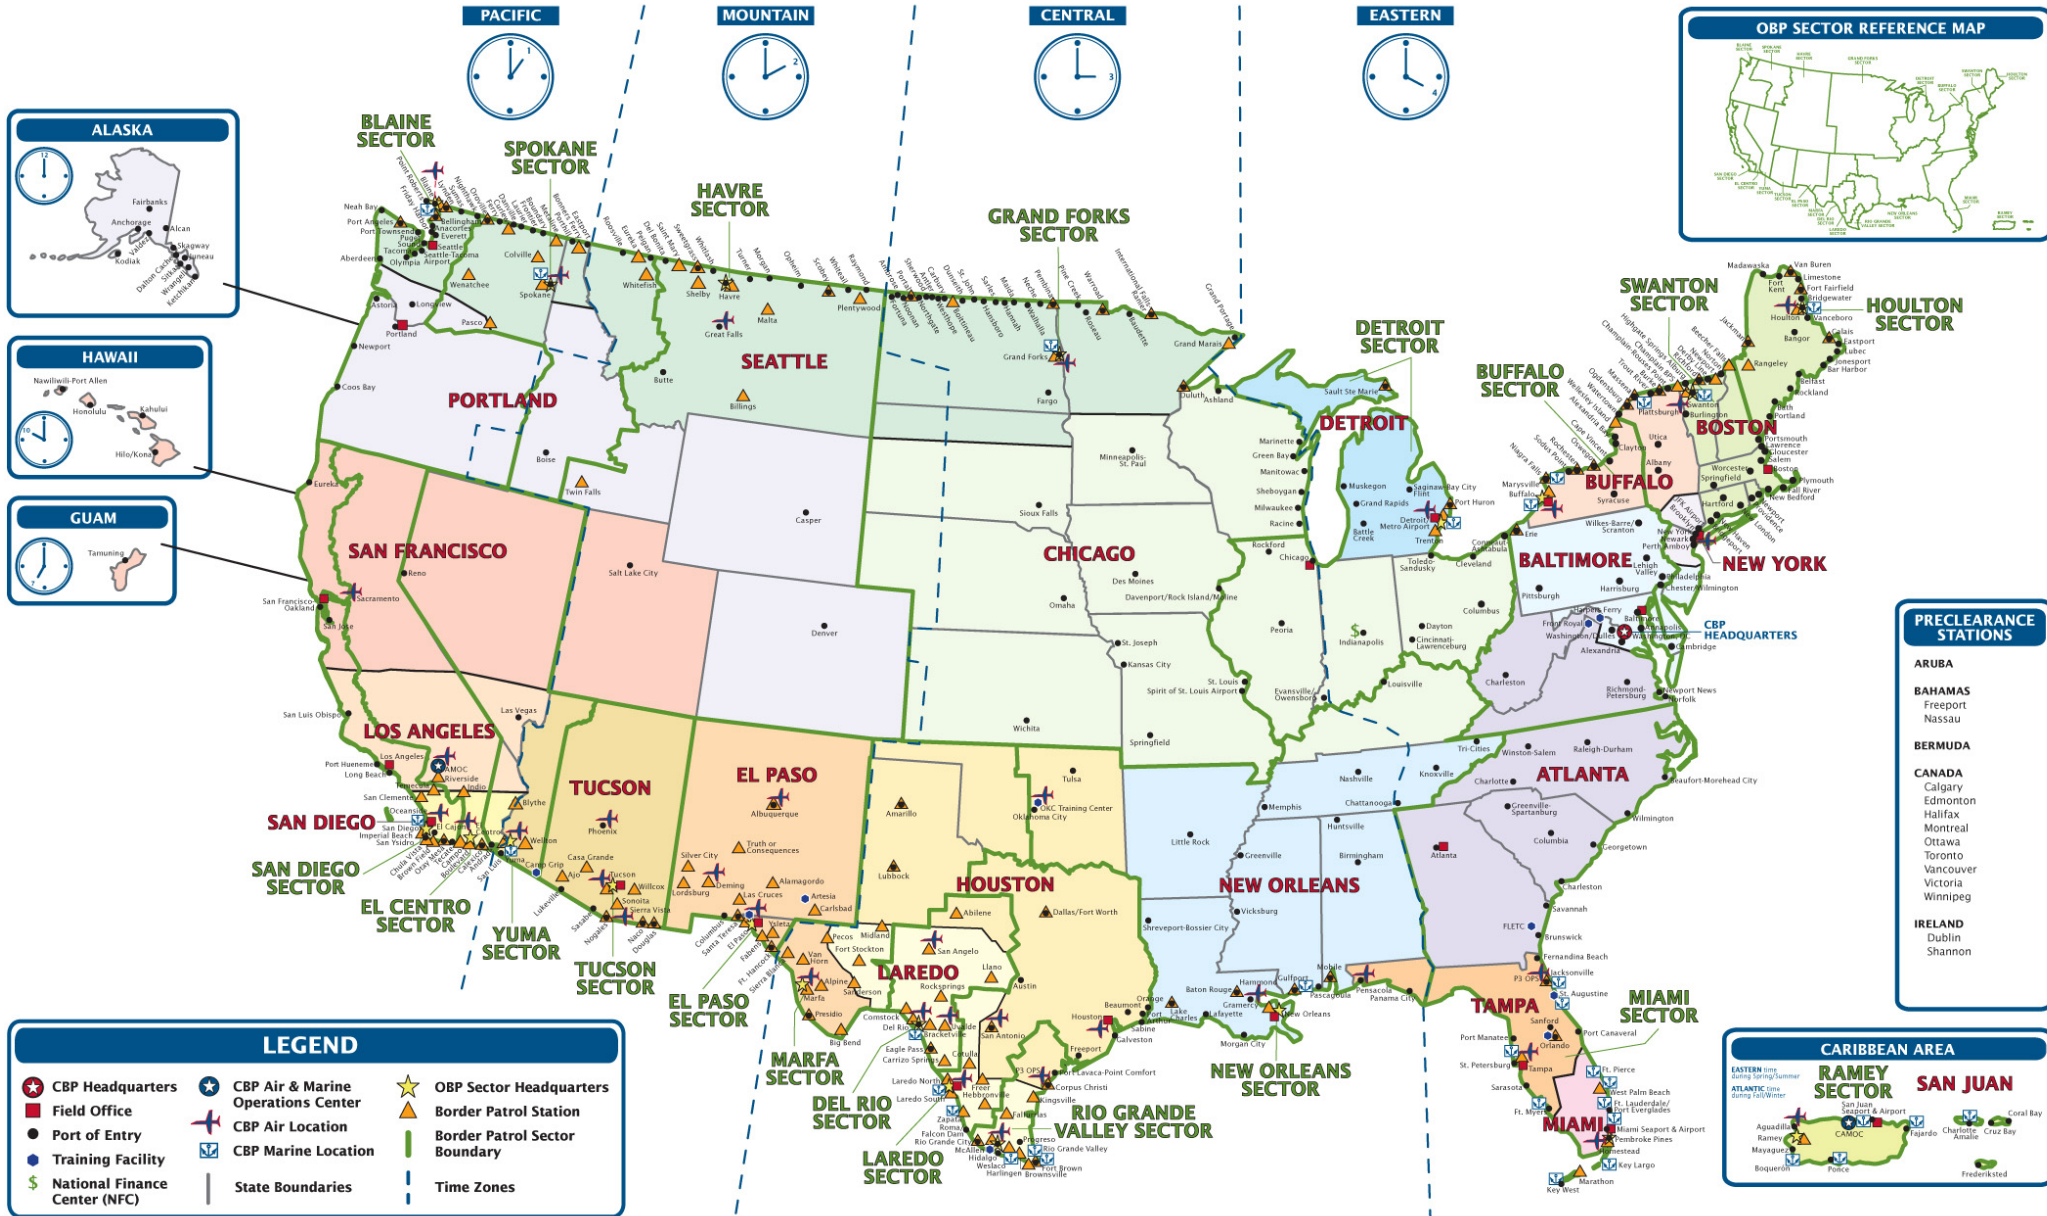

# U.S. Customs and Border Protection

- PRECLEARANCE STATIONS**
- ARUBA
  - BAHAMAS
    - Freeport
    - Nassau
  - BERMUDA
  - CANADA
    - Calgary
    - Edmonton
    - Halifax
    - Montreal
    - Ottawa
    - Toronto
    - Vancouver
    - Victoria
    - Winnipeg
  - IRELAND
    - Dublin
    - Shannon

**LEGEND**

- CBP Headquarters
- Field Office
- Port of Entry
- Training Facility
- National Finance Center (NFC)
- CBP Air & Marine Operations Center
- CBP Air Location
- CBP Marine Location
- State Boundaries
- Time Zones
- OBP Sector Headquarters
- Border Patrol Station
- Border Patrol Sector Boundary